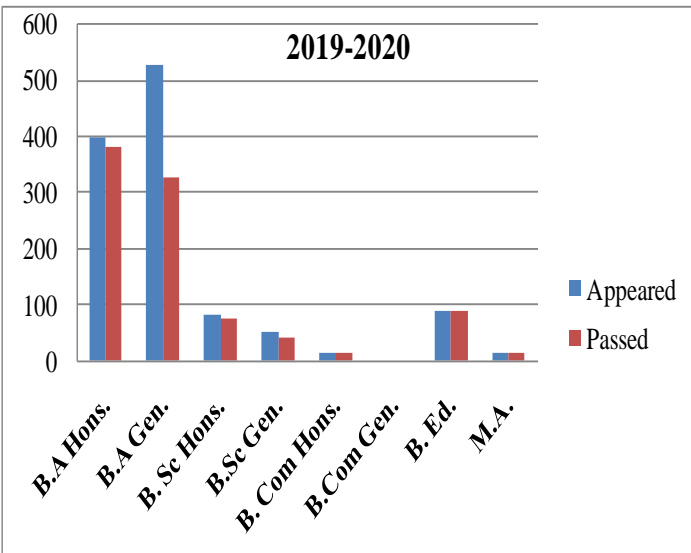

# Total number of final year students who appeared and passed the university examination year wise during the last five years: A graphical representation.

Academic Year	Examination Year	Appeared BAH	Passed BAH	Appeared BAP	Passed BAP	Appeared BSH	Passed BSH
2020-2021	2021	398	397	737	588	73	72
2019-2020	2020	396	381	524	325	81	75
2018-2019	2019	375	316	813	308	93	74
2017-2018	2018	389	376	813	241	88	87
2016-2017	2017	323	243	1045	392	93	72
Academic Year	Examination Year	Appeared BSP	Passed BSP	Appeared BCH	Passed BCH	Appeared BCP	Passed BCP
2020-2021	2021	66	65	38	37	4	4
2019-2020	2020	51	42	12	12	0	0
2018-2019	2019	45	30	22	12	3	2
2017-2018	2018	62	26	16	12	4	1
2016-2017	2017	68	40	18	15	1	1
Academic Year	Examination Year	Appeared B. Ed.	Passed B. Ed.	Appeared P.G.	Passed P.G.	Appeared Total	Passed Total
2020-2021	2021	87	87	22	22	1425	1272
2019-2020	2020	88	88	13	13	1165	936
2018-2019	2019	88	88	6	5	1445	835
2017-2018	2018	41	41			1413	784
2016-2017	2017	44	44			1592	807