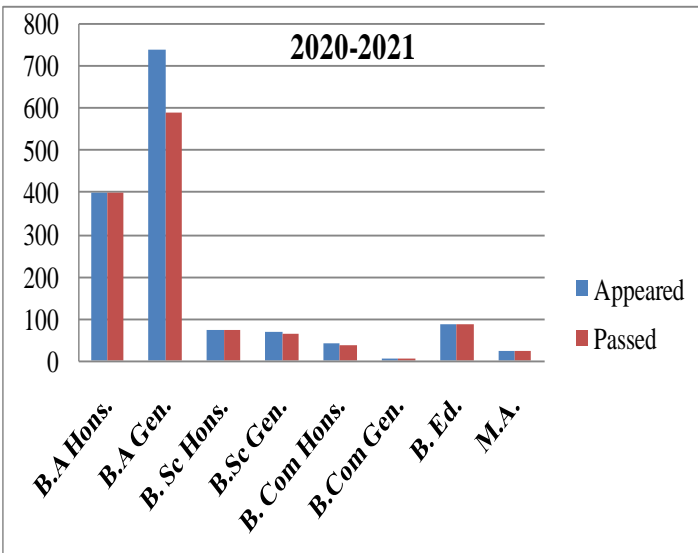

# Total number of final year students who appeared and passed the university examination year wise during the last five years: A graphical representation.

Academic Year	Examination Year	Appeared BAH	Passed BAH	Appeared BAP	Passed BAP	Appeared BSH	Passed BSH
2020-2021	2021	398	397	737	588	73	72
2019-2020	2020	396	381	524	325	81	75
2018-2019	2019	375	316	813	308	93	74
2017-2018	2018	389	376	813	241	88	87
2016-2017	2017	323	243	1045	392	93	72
Academic Year	Examination Year	Appeared BSP	Passed BSP	Appeared BCH	Passed BCH	Appeared BCP	Passed BCP
2020-2021	2021	66	65	38	37	4	4
2019-2020	2020	51	42	12	12	0	0
2018-2019	2019	45	30	22	12	3	2
2017-2018	2018	62	26	16	12	4	1
2016-2017	2017	68	40	18	15	1	1
Academic Year	Examination Year	Appeared B. Ed.	Passed B. Ed.	Appeared P.G.	Passed P.G.	Appeared Total	Passed Total
2020-2021	2021	87	87	22	22	1425	1272
2019-2020	2020	88	88	13	13	1165	936
2018-2019	2019	88	88	6	5	1445	835
2017-2018	2018	41	41			1413	784
2016-2017	2017	44	44			1592	807