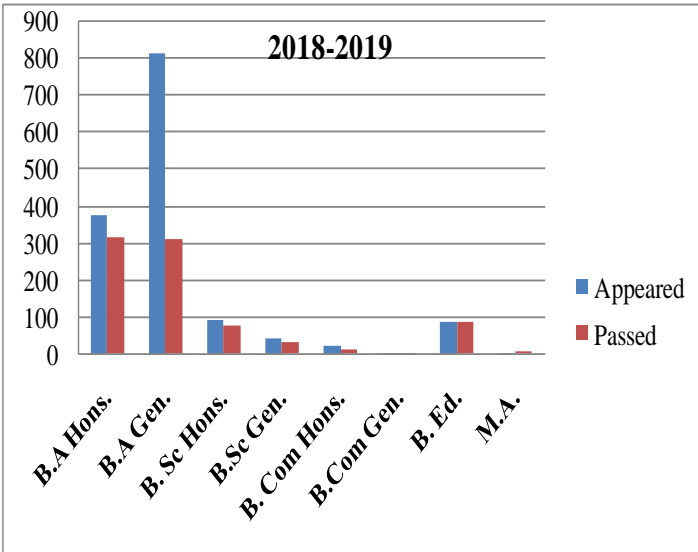

# Total number of final year students who appeared and passed the university examination year wise during the last five years: A graphical representation.

Academic Year	Examination Year	Appeared BAH	Passed BAH	Appeared BAP	Passed BAP	Appeared BSH	Passed BSH
2020-2021	2021	398	397	737	588	73	72
2019-2020	2020	396	381	524	325	81	75
2018-2019	2019	375	316	813	308	93	74
2017-2018	2018	389	376	813	241	88	87
2016-2017	2017	323	243	1045	392	93	72
Academic Year	Examination Year	Appeared BSP	Passed BSP	Appeared BCH	Passed BCH	Appeared BCP	Passed BCP
2020-2021	2021	66	65	38	37	4	4
2019-2020	2020	51	42	12	12	0	0
2018-2019	2019	45	30	22	12	3	2
2017-2018	2018	62	26	16	12	4	1
2016-2017	2017	68	40	18	15	1	1
Academic Year	Examination Year	Appeared B. Ed.	Passed B. Ed.	Appeared P.G.	Passed P.G.	Appeared Total	Passed Total
2020-2021	2021	87	87	22	22	1425	1272
2019-2020	2020	88	88	13	13	1165	936
2018-2019	2019	88	88	6	5	1445	835
2017-2018	2018	41	41			1413	784
2016-2017	2017	44	44			1592	807