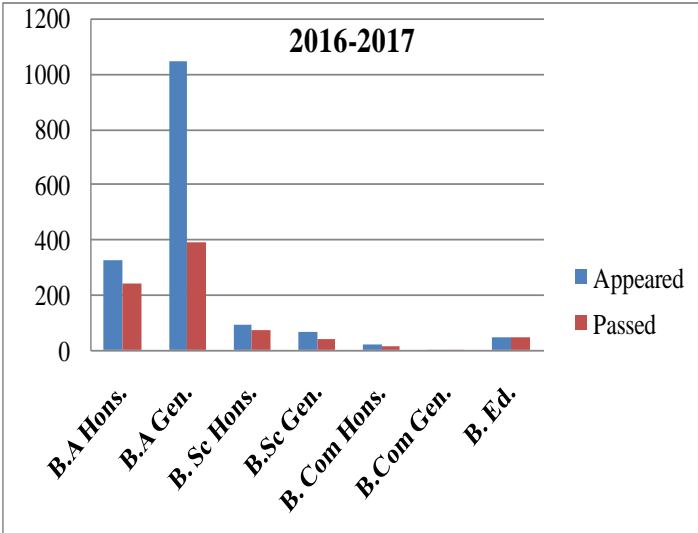

# Total number of final year students who appeared and passed the university examination year wise during the last five years: A graphical representation.

Academic Year	Examination Year	Appeared BAH	Passed BAH	Appeared BAP	Passed BAP	Appeared BSH	Passed BSH
2020-2021	2021	398	397	737	588	73	72
2019-2020	2020	396	381	524	325	81	75
2018-2019	2019	375	316	813	308	93	74
2017-2018	2018	389	376	813	241	88	87
2016-2017	2017	323	243	1045	392	93	72
Academic Year	Examination Year	Appeared BSP	Passed BSP	Appeared BCH	Passed BCH	Appeared BCP	Passed BCP
2020-2021	2021	66	65	38	37	4	4
2019-2020	2020	51	42	12	12	0	0
2018-2019	2019	45	30	22	12	3	2
2017-2018	2018	62	26	16	12	4	1
2016-2017	2017	68	40	18	15	1	1
Academic Year	Examination Year	Appeared B. Ed.	Passed B. Ed.	Appeared P.G.	Passed P.G.	Appeared Total	Passed Total
2020-2021	2021	87	87	22	22	1425	1272
2019-2020	2020	88	88	13	13	1165	936
2018-2019	2019	88	88	6	5	1445	835
2017-2018	2018	41	41			1413	784
2016-2017	2017	44	44			1592	807