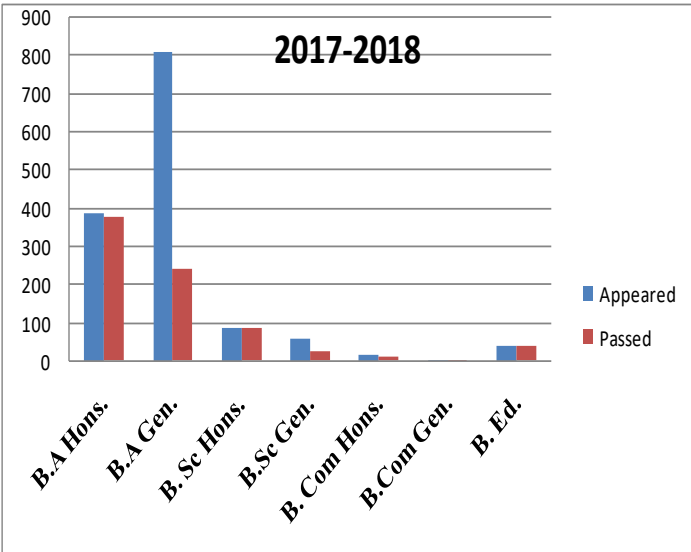

# Total number of final year students who appeared and passed the university examination year wise during the last five years: A graphical representation.

Academic Year	Examination Year	Appeared BAH	Passed BAH	Appeared BAP	Passed BAP	Appeared BSH	Passed BSH
2020-2021	2021	398	397	737	588	73	72
2019-2020	2020	396	381	524	325	81	75
2018-2019	2019	375	316	813	308	93	74
2017-2018	2018	389	376	813	241	88	87
2016-2017	2017	323	243	1045	392	93	72
Academic Year	Examination Year	Appeared BSP	Passed BSP	Appeared BCH	Passed BCH	Appeared BCP	Passed BCP
2020-2021	2021	66	65	38	37	4	4
2019-2020	2020	51	42	12	12	0	0
2018-2019	2019	45	30	22	12	3	2
2017-2018	2018	62	26	16	12	4	1
2016-2017	2017	68	40	18	15	1	1
Academic Year	Examination Year	Appeared B. Ed.	Passed B. Ed.	Appeared P.G.	Passed P.G.	Appeared Total	Passed Total
2020-2021	2021	87	87	22	22	1425	1272
2019-2020	2020	88	88	13	13	1165	936
2018-2019	2019	88	88	6	5	1445	835
2017-2018	2018	41	41			1413	784
2016-2017	2017	44	44			1592	807